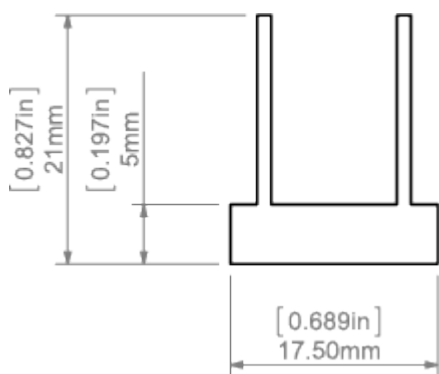

PRODUCT DESCRIPTION

- The cover is adapted for sealing the HR-LINE fixture
- Very stiff

Fill empty fields

Product nr.	
Fixture type	
Company	
Job name	
Date	

TECHNICAL SPECIFICATION

Material	PC
Available length	1000 mm, 2000 mm, 3000 mm
UV resistance	increased

TECHNICAL DRAWING

RELATED PROFILES

HR-LINE Profile
Ref: B3579