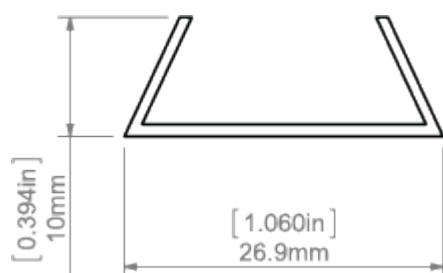

**PRODUCT DESCRIPTION**

- Cover dedicated to the FOLED group of profiles (FOLED-SUF, FOLED-BOK, FOLED).

Fill empty fields

Product nr.	
Fixture type	
Company	
Job name	
Date	

**TECHNICAL SPECIFICATION**

Material	PMMA
Available length	1000 mm, 2000 mm, 3000 mm
UV resistance	yes

**TECHNICAL DRAWING**

**RELATED PROFILES**

FOLED Profile  
Ref: B8332V1

FOLED-BOK  
profile  
Ref: B8334V1

FOLED-SUF Profile  
Ref: B8333V1