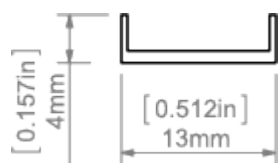

TECHNICAL DRAWING