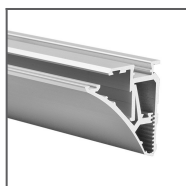

PULA Profile
Ref: 18035