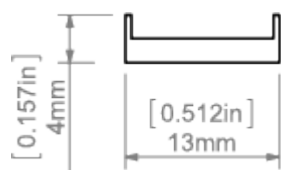

Product nr.	
Fixture type	
Company	
Job name	
Date	

**TECHNICAL SPECIFICATION**

Material	PC
Available length	1000 mm, 1050 mm, 2000 mm, 3000 mm
UV resistance	yes

**TECHNICAL DRAWING**

**RELATED PROFILES**