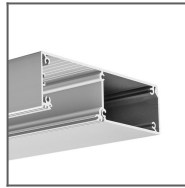

PRODUCT DESCRIPTION

- Cover dedicated to the OBIT, KIDES, DES, GLADES extrusions

Fill empty fields

Product nr.	
Fixture type	
Company	
Job name	
Date	

**TECHNICAL SPECIFICATION**

Material	PC
Available length	1000 mm, 2000 mm, 3000 mm
UV resistance	no

TECHNICAL DRAWING

RELATED PROFILES

DES Profile
Ref: 18030

GLADES Profile
Ref: 18036

KIDES Profile
Ref: 18031

OBIT Profile
Ref: W4826