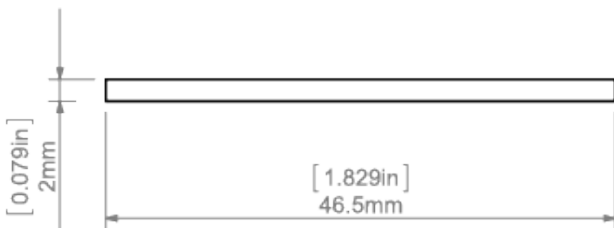

PRODUCT DESCRIPTION

- Cover dedicated to the OBIT, KIDES, DES, GLADES extrusions

Fill empty fields

Product nr.	
Fixture type	
Company	
Job name	
Date	

TECHNICAL SPECIFICATION

Material	PC
Available length	1000 mm, 2000 mm, 3000 mm
UV resistance	no

TECHNICAL DRAWING