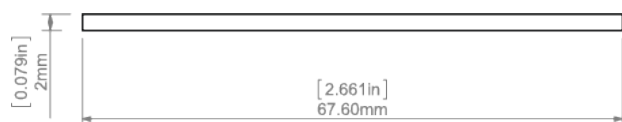

Material	PC
Available length	1000 mm, 2000 mm, 3000 mm
UV resistance	increased

TECHNICAL DRAWING

RELATED PROFILES

SEPOD Profile
Ref: B6593

SEKOMA Profile
Ref: B6595

SEKODU Profile
Ref: B6597