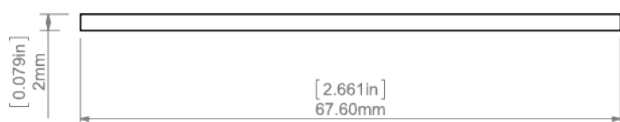

PRODUCT DESCRIPTION

- Wide, structured cover
- Dedicated to the SEPOD, SEKODU and SEKOMA extrusions
- Good light diffusion

Fill empty fields

Product nr.	
Fixture type	
Company	
Job name	
Date	

**TECHNICAL SPECIFICATION**

Material	PMMA
Available length	1000 mm, 2000 mm, 3000 mm
UV resistance	yes

TECHNICAL DRAWING

RELATED PROFILES

SEPOD Profile
Ref: B6593

SEKOMA Profile
Ref: B6595

SEKODU Profile
Ref: B6597