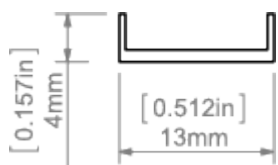

PRODUCT DESCRIPTION

The cover has a matt black surface that turns white when the light is turned on, the line of light at 160LED/m. The cover material is PC (polycarbonate) with increased resistance to UV radiation. The best visual effect is obtained with profiles that are black inside. The cover creates a line of light in profiles minimal deep 11 mm at 160LED/1m.

TECHNICAL SPECIFICATION

Application

- decorative lighting

Assembly

- snap-in in dedicated profiles

Material	PC
Available length	1000 mm, 2000 mm, 3000 mm
UV resistance	increased

TECHNICAL DRAWING

RELATED PROFILES