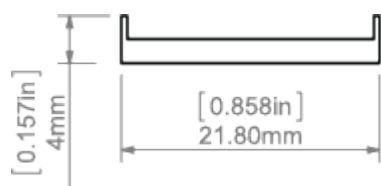

**TECHNICAL SPECIFICATION**

Material	PC
Available length	1000 mm, 2000 mm, 3000 mm
UV resistance	yes

TECHNICAL DRAWING

RELATED PROFILES

GIZA-LL profile
Ref: C0758

KOZUS-CR Profile
Ref: C0600

GIZA Profile
Ref: B5556