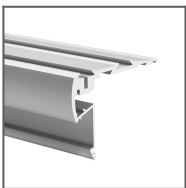

STEPUS Profile
Ref: 18038