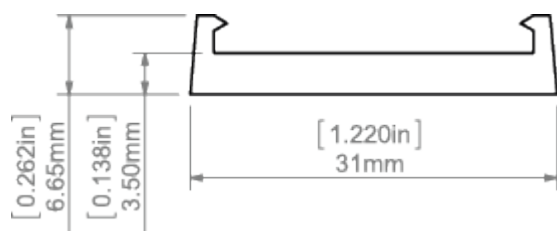

**TECHNICAL SPECIFICATION****Application**

- for indoor applications. It is compatible with the following profiles: GIZA, GIZA-LL, LIPOD.

**Assembly**

- snap-in assembly

**Additional information**

- GIP mounting bracket made with PP

**TECHNICAL DRAWING**

**RELATED PROFILES**

GIZA-LL profile  
Ref: C0758

GIZA Profile  
Ref: B5556

LIPOD Profile  
Ref: B5554