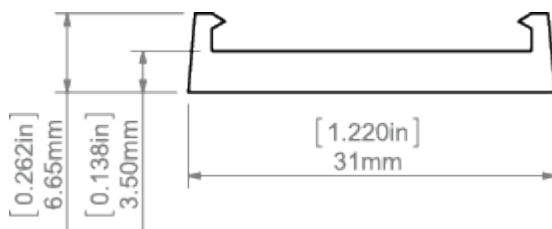

**PRODUCT DESCRIPTION**

- GIP-UV mounting bracket is UV resistant

Fill empty fields

Product nr.	
Fixture type	
Company	
Job name	
Date	

**TECHNICAL SPECIFICATION****Application**

- for outdoor applications. It is compatible with the following profiles: GIZA, GIZA-LL, LIPOD

**Assembly**

- snap-in assembly

**Additional information**

- GIP-UV mounting bracket made with ASA

**TECHNICAL DRAWING**

**RELATED PROFILES**

GIZA-LL profile  
Ref: C0758

GIZA Profile  
Ref: B5556

LIPOD Profile  
Ref: B5554

**RELATED PRODUCTS**

**MARKETING MATERIALS**

Display  
P230-90080M  
Ref: 90080M