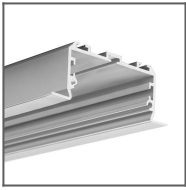

PRODUCT DESCRIPTION

- Cover dedicated to creating a line of light
- Suited for "50" profiles group (LARKO-50, KOZEL-50, KOZUS-50)
- Very good light diffusion

Fill empty fields

Product nr.	
Fixture type	
Company	
Job name	
Date	

TECHNICAL SPECIFICATION

Material	PC
Available length	1000 mm, 2000 mm, 3000 mm
UV resistance	increased

TECHNICAL DRAWING

RELATED PROFILES

LARKO-50 Profile
Ref: C0756

KOZEL-50 Profile
Ref: C0757

KOZUS-50 Profile
Ref: C0958