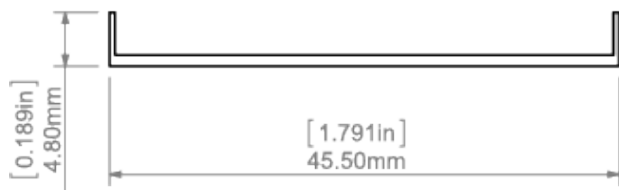

PRODUCT DESCRIPTION

- Cover dedicated to creating a line of light
- Suited for "50" profiles group (LARKO-50, KOZEL-50, KOZUS-50)
- Very good light diffusion

Fill empty fields

Product nr.	
Fixture type	
Company	
Job name	
Date	

TECHNICAL SPECIFICATION

Material	PC
Available length	1000 mm, 2000 mm, 3000 mm
UV resistance	increased

TECHNICAL DRAWING

RELATED PROFILES

LARKO-50 Profile
Ref: C0756

KOZEL-50 Profile
Ref: C0757

KOZUS-50 Profile
Ref: C0958