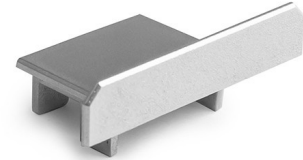

**PRODUCT DESCRIPTION**

- High resistance to damage
- Will not corrode
- Simple assembly
- Aesthetically finishing the extrusion

Fill empty fields

Product nr.	
Fixture type	
Company	
Job name	
Date	

**TECHNICAL SPECIFICATION**

Material	PP
Colour	metalized

**RELATED PROFILES**

LARKO Profile  
Ref: B5552