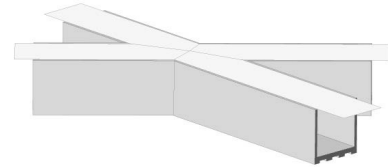

PRODUCT DESCRIPTION

Couplers are ready, connected sections of extrusion and cover which enable quick and easy connections of fixtures. They come in many variants of extrusions and covers, joined at different angles

Fill empty fields

Product nr.	
Fixture type	
Company	
Job name	
Date