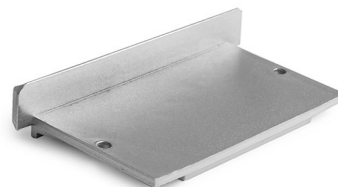

PRODUCT DESCRIPTION

- End caps are sold together with the appropriate screws
- High resistance to damage
- Will not corrode
- Simple assembly
- Aesthetically finishing the extrusion

Fill empty fields

Product nr.	
Fixture type	
Company	
Job name	
Date	

**TECHNICAL SPECIFICATION**

Material	PP
Colour	metalized

RELATED PROFILES

SEKOMA Profile
Ref: B6595