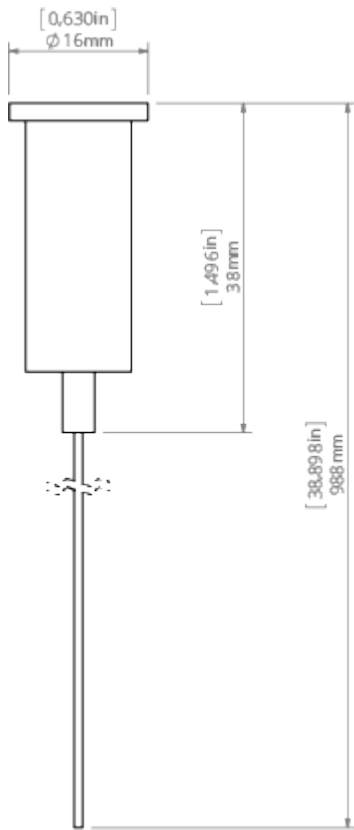

**PRODUCT DESCRIPTION**

- Infinitely adjustable suspension height at the ceiling
- Easy mounting
- Two colors - silver and black

Fill empty fields

Product nr.	
Fixture type	
Company	
Job name	
Date	

**TECHNICAL SPECIFICATION****Application**

- for suspending linear LED lighting fixtures

**Assembly**

- ceiling mounting using ceiling holders with mounting hole dia. 5
- installation without tools
- RG-1: mounting with top adjustment at the ceiling, using accessories adapted for wire installation (e.g. Ucho ZM)

**TECHNICAL DRAWING**

**RELATED PROFILES**

GIZA-LL profile  
Ref: C0758

OPK-4 Profile  
Ref: C0370

3035 Profile  
Ref: 18039

JAZ Profile  
Ref: B8547

OLEK Profile  
Ref: B8505

PDS-ZM Profile  
Ref: B7696