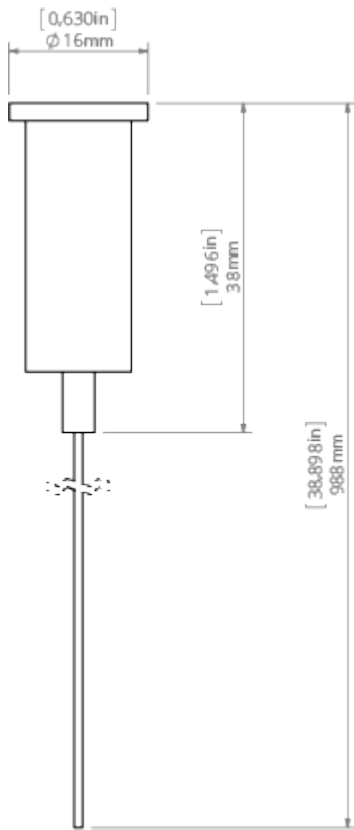

PRODUCT DESCRIPTION

- Infinitely adjustable suspension height at the ceiling
- Easy mounting
- Two colors - silver and black

Fill empty fields

Product nr.	
Fixture type	
Company	
Job name	
Date	

TECHNICAL SPECIFICATION

Application

- for suspending linear LED lighting fixtures

Assembly

- ceiling mounting using ceiling holders with mounting hole dia. 5
- installation without tools
- RG-1: mounting with top adjustment at the ceiling, using accessories adapted for wire installation (e.g. Ucho ZM)

TECHNICAL DRAWING

RELATED PROFILES

GIZA-LL profile
Ref: C0758

OPK-4 Profile
Ref: C0370

JAZ Profile
Ref: B8547

OLEK Profile
Ref: B8505

PDS-ZM Profile
Ref: B7696

GIZA Profile
Ref: B5556