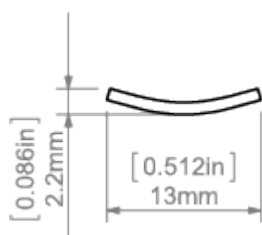

**PRODUCT DESCRIPTION**

- Semi-transparent cover with a satin surface
- Dedicated to TOST, TAKO, TAN-C5, TAMI extrusions
- Very easy to mount
- Good light diffusion

Fill empty fields

Product nr.	
Fixture type	
Company	
Job name	
Date	

**TECHNICAL SPECIFICATION**

Material	PP
Available length	1000 mm, 2000 mm
UV resistance	no

**TECHNICAL DRAWING**

**RELATED PROFILES**

TAMI Profile  
Ref: B5390

TAKO Profile  
Ref: B5392

TOST Profile  
Ref: B5393