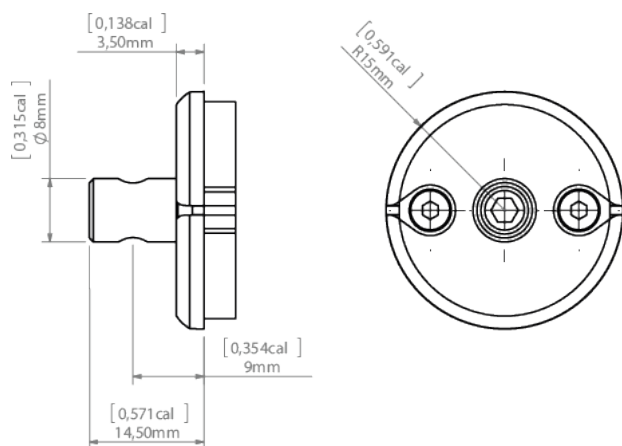

**PRODUCT DESCRIPTION**

- High wear resistance
- Does not corrode
- Robust mounting with screws with a decorative head
- Finishes the profile aesthetically
- Socket for one pole of electricity

Fill empty fields

Product nr.	
Fixture type	
Company	
Job name	
Date	

**TECHNICAL SPECIFICATION**

Material	ABS, metal components
Colour	grey

**TECHNICAL DRAWING**

RELATED PROFILES

JAZ-DUO Profile  
Ref: C0788