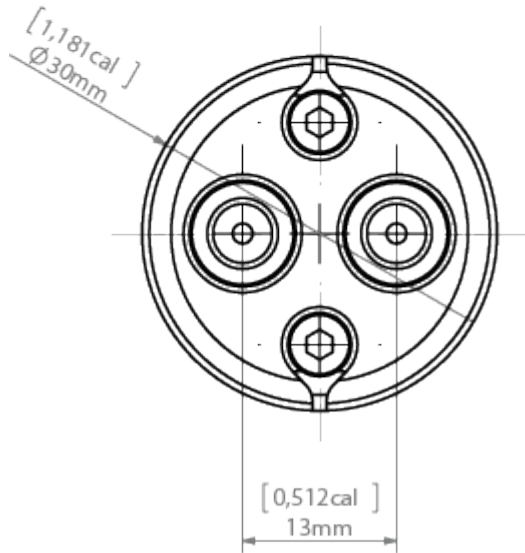

PRODUCT DESCRIPTION

- High wear resistance
- Does not corrode
- Robust mounting with screws with a decorative head
- Finishes the profile aesthetically
- The end cap has heads blocking and letting through conductive wires for suspension

Fill empty fields

Product nr.	
Fixture type	
Company	
Job name	
Date	

TECHNICAL SPECIFICATION

Material	ABS, metal components
Colour	grey

TECHNICAL DRAWING

RELATED PROFILES

JAZ-DUO Profile
Ref: C0788

RELATED PRODUCTS