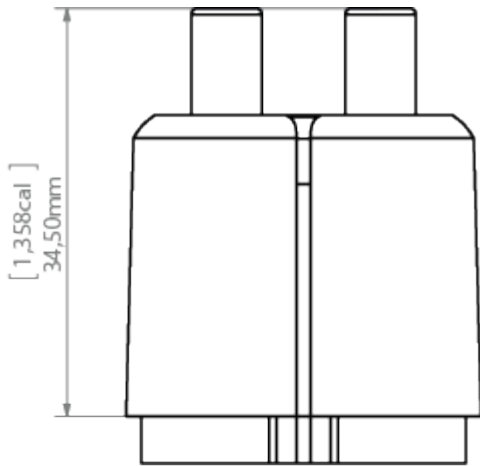

PRODUCT DESCRIPTION

- High wear resistance
- Does not corrode
- Robust mounting with screws with a decorative head
- Finishes the profile aesthetically
- The end cap has heads blocking and letting through conductive wires for suspension

Fill empty fields

Product nr.	
Fixture type	
Company	
Job name	
Date	

TECHNICAL SPECIFICATION

Material	ABS, metal components
Colour	grey

TECHNICAL DRAWING

RELATED PROFILES

JAZ-DUO Profile
Ref: C0788

RELATED PRODUCTS