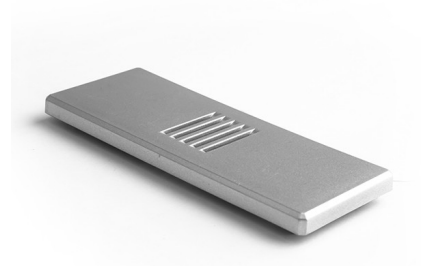

PRODUCT DESCRIPTION

- High resistance to damage
- Will not corrode
- Simple assembly
- Aesthetically finishing the extrusion

Fill empty fields

Product nr.	
Fixture type	
Company	
Job name	
Date	

**TECHNICAL SPECIFICATION**

Material	PP
Colour	metalized

RELATED PROFILES

KIDES-DUO Profile
Ref: 18032