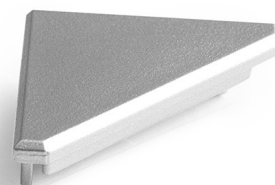

PRODUCT DESCRIPTION

- High resistance to damage
- Will not corrode
- Simple assembly
- Aesthetically finishing the extrusion

Fill empty fields

Product nr.	
Fixture type	
Company	
Job name	
Date	

**TECHNICAL SPECIFICATION**

Material	PP
Colour	metalized

RELATED PROFILES

KOPRO Profile
Ref: B6367