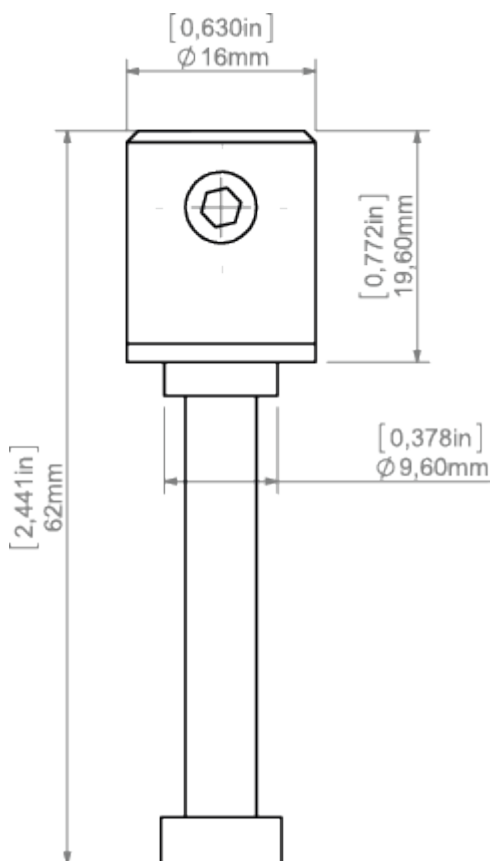

**PRODUCT DESCRIPTION**

Longitudinal fastener for mounting lighting fixtures to countertops. It has a connection for one pole of electricity and a longitudinal hole for the FI-3 ROD

Fill empty fields

Product nr.	
Fixture type	
Company	
Job name	
Date	

**TECHNICAL SPECIFICATION**

**TECHNICAL DRAWING**

### ACCESSORIES

100 PUSZ brass  
chrome Rod 1 m  
Ref: 42518

Brass chrome FI-3  
Rod 1m  
Ref: 42501

Steel FI-3 Rod 53  
cm  
Ref: 1528

Steel cable with  
Cu FI 0.95 mm  
core  
Ref: 70240

Steel wire FI-1 1m  
Ref: 1397