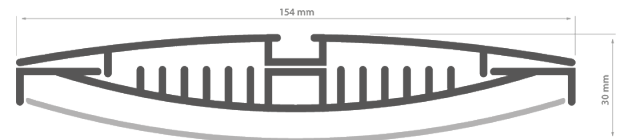

PRODUCT DESCRIPTION

- Good heat dissipation
- Flat shape

Fill empty fields

Product nr.	
Fixture type	
Company	
Job name	
Date	

TECHNICAL SPECIFICATION

B4570ANODA_1	Silver anodized	1000 mm
B4570ANODA_2	Silver anodized	2000 mm