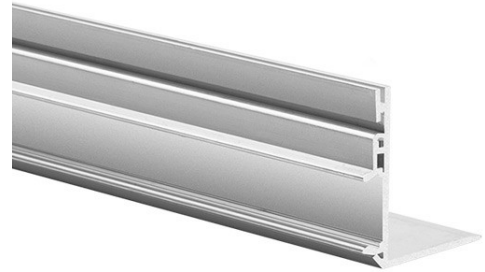

PRODUCT DESCRIPTION

- Illumination of niches of any thickness, depth and height
- Can be mounted at any distance from the edge of the niche
- Easy servicing

Fill empty fields

Product nr.	
Fixture type	
Company	
Job name	
Date	

**TECHNICAL SPECIFICATION**

18027NA_1	Non anodized (raw)	1000 mm
18027NA_2	Non anodized (raw)	2000 mm

RELATED PRODUCTS

COVERS

Ref: 17036

Ref: 17035

Ref: 1370

Ref: 17122