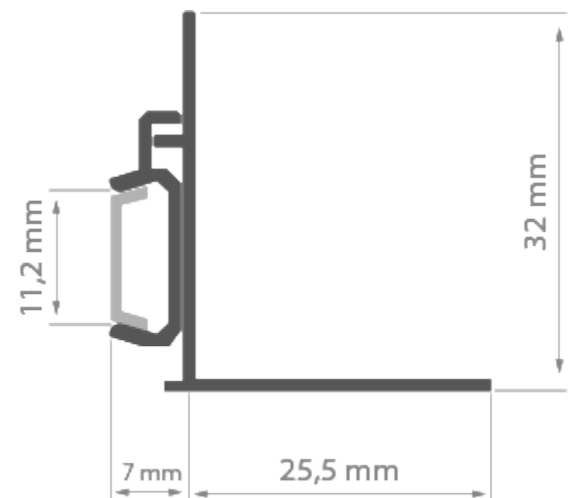

PRODUCT DESCRIPTION

- Illumination of niches of any thickness, depth and height
- Can be mounted at any distance from the edge of the niche
- Easy servicing

Fill empty fields

Product nr.	
Fixture type	
Company	
Job name	
Date	

**TECHNICAL SPECIFICATION**

18027NA_1	Non anodized (raw)	1000 mm
18027NA_2	Non anodized (raw)	2000 mm

RELATED PRODUCTS

COVERS

Ref: 17036

Ref: 17035

Ref: 1370

Ref: 17122