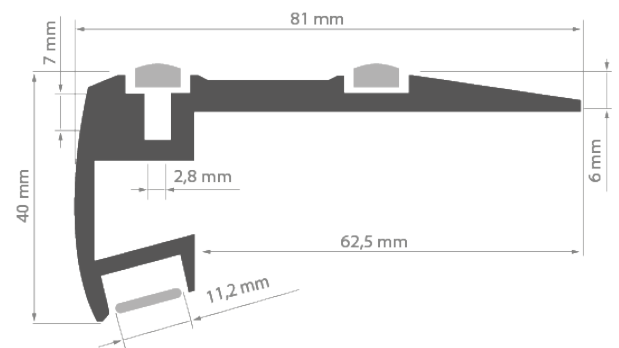

PRODUCT DESCRIPTION

- Three lighting options
- Anti-slip elements
- High mechanical resistance

Fill empty fields

Product nr.	
Fixture type	
Company	
Job name	
Date	

TECHNICAL SPECIFICATION

B4845ANODA_1	Silver anodized	1000 mm
B4845ANODA_2	Silver anodized	2000 mm
B4845ANODA_3	Silver anodized	3000 mm

RELATED PRODUCTS

COVERS

Ref: 17036

110°

Ref: 17035

110°

Ref: 1370

110°