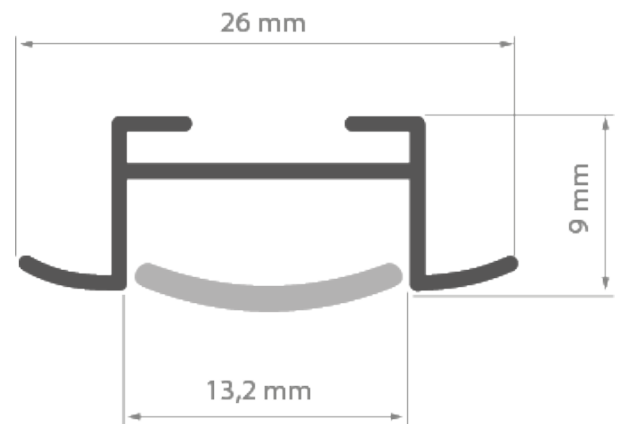

TECHNICAL SPECIFICATION

B5392ANODA_1	Silver anodized	1000 mm
B5392ANODA_2	Silver anodized	2000 mm

RELATED PRODUCTS

COVERS